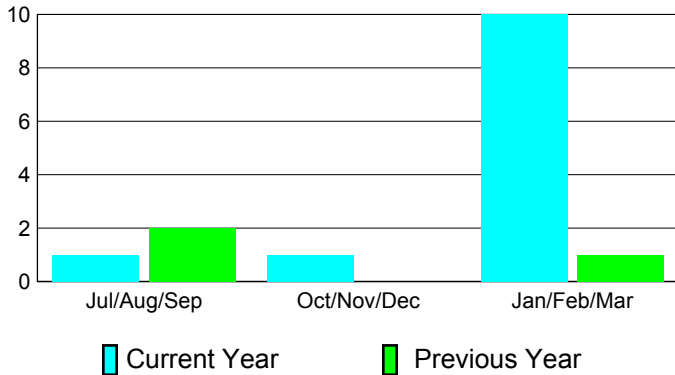

2010-2011 GMT Reports for District (or Undistricted) **District 301A1**

GMT: **Doctor DATUK K NAGARATN**, Location: **PHILIPPINES**

GMT CA: **5**

CLUBS

**Club Results
2010-2011**

**Clubs
2009-2010**

Month	New Club Goal	Actual New Clubs	Actual Dropped Clubs	Gain/Loss of Clubs	Gain/Loss of Clubs
Jul/Aug/Sep	0	1	0	1	2
Oct/Nov/Dec	0	2	-1	1	0
Jan/Feb/Mar	0	10	0	10	1
Totals	0	13	-1	12	3

Club Results 2010-2011

Goal, New, Dropped, Gain/Loss

Comparison of Club Gain/Loss

Current Year Compared to the Previous Year

YTD Status Quo Clubs 2010-2011

Status Quo Clubs Compared to Status Quo Members

MEMBERSHIP