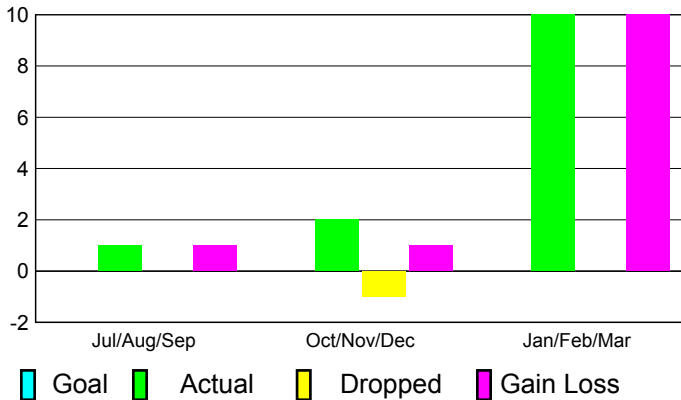

2010-2011 GMT Reports for District (or Undistricted) **District 301A1**

GMT: **Doctor DATUK K NAGARATN**, Location: **PHILIPPINES**

GMT CA: **5**

CLUBS

**Club Results
2010-2011**

**Clubs
2009-2010**

Month	New Club Goal	Actual New Clubs	Actual Dropped Clubs	Gain/Loss of Clubs	Gain/Loss of Clubs
Jul/Aug/Sep	0	1	0	1	2
Oct/Nov/Dec	0	2	-1	1	0
Jan/Feb/Mar	0	10	0	10	1
Totals	0	13	-1	12	3

Club Results 2010-2011

Goal, New, Dropped, Gain/Loss

Comparison of Club Gain/Loss

Current Year Compared to the Previous Year

YTD Status Quo Clubs 2010-2011

Status Quo Clubs Compared to Status Quo Members

MEMBERSHIP