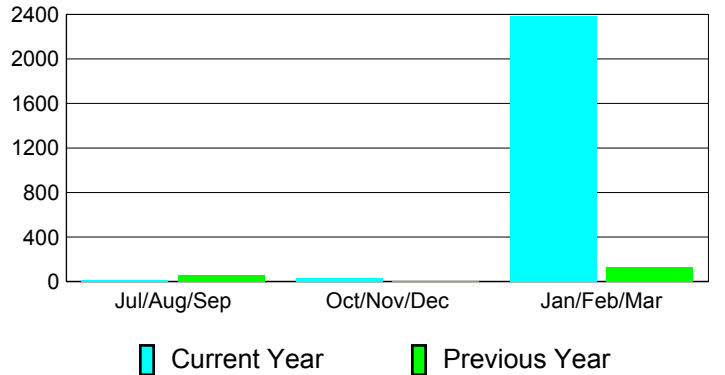

**Membership Results
2010-2011**

**Membership
2009-2010**

Month	Net Memb Goal	Actual New Memb	Actual Dropped Memb	Gain/Loss of Memb	Gain/Loss of Memb
Jul/Aug/Sep	0	54	-36	18	59
Oct/Nov/Dec	0	57	-23	34	2
Jan/Feb/Mar	0	2404	-18	2386	128
Totals	0	2515	-77	2438	189

Membership Results 2010-2011

Goal, New, Dropped, Gain/Loss

Comparison of Membership Gain/Loss

Current Year Compared to the Previous Year

Gender Comparison 2010-2011

Jul/Aug/Sep

Oct/Nov/Dec

Jan/Feb/Mar