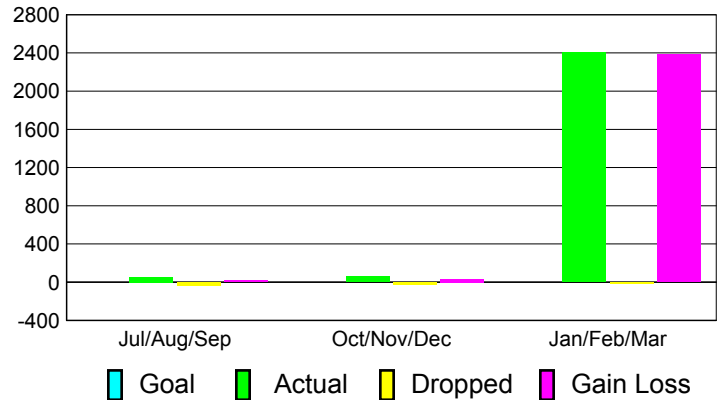

Membership Results 2010-2011

Goal, New, Dropped, Gain/Loss

Comparison of Membership Gain/Loss

Current Year Compared to the Previous Year